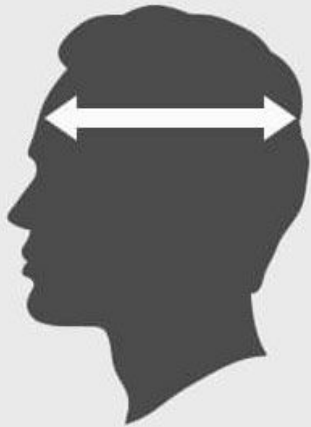

sparco® **SIZE GUIDE**

HELMETS

	XS	S	M	ML	L	XL	XXL
HEAD SIZE (CM)	53-54	55-56	57-58	59	60	61	62
HEAD SIZE (IN)	20.8-21.1	21.5-22	22.4-22.8	23.2	23.5	24	24.5

HELMET SIZING

Carefully measure around your head, above the ears. Take the measurement, in inches or centimetres, referring to the chart for correct, hat/helmet size. Do not guess your size as helmets must fit snugly and securely before engaging in any activity.